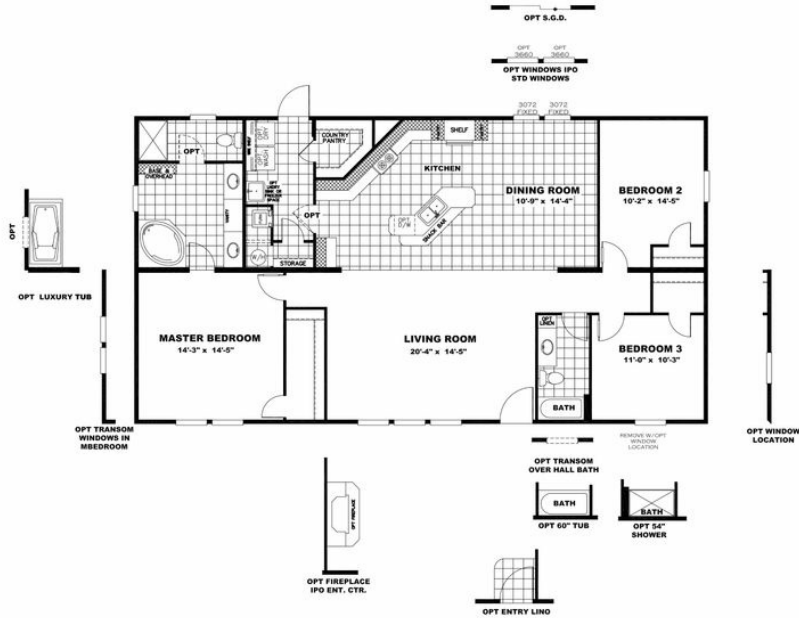

**FESTIVUS** Model number: 38CEL32563FH20

**4 beds • 2 baths • 1792 sq.ft. • 32' width • 56' depth**

Our home building facilities invest in continuous product and process improvements. Plans, dimensions, features, materials, specifications and availability are subject to change without notice or obligation. Renderings and floor plans are representative likenesses of our homes and may differ from the actual homes. We invite you to tour a Home Center near you and inspect the highest value in quality housing available or call (806) 372-8763 to speak with a Home Consultant. Copyright 2017, CMH. All rights reserved.

## FESTIVUS Model number: 38CEL32563FH20

**4 beds • 2 baths • 1792 sq.ft. • 32' width • 56' depth**

Our home building facilities invest in continuous product and process improvements. Plans, dimensions, features, materials, specifications and availability are subject to change without notice or obligation. Renderings and floor plans are representative likenesses of our homes and may differ from the actual homes. We invite you to tour a Home Center near you and inspect the highest value in quality housing available or call (806) 372-8763 to speak with a Home Consultant. Copyright 2017, CMH. All rights reserved.